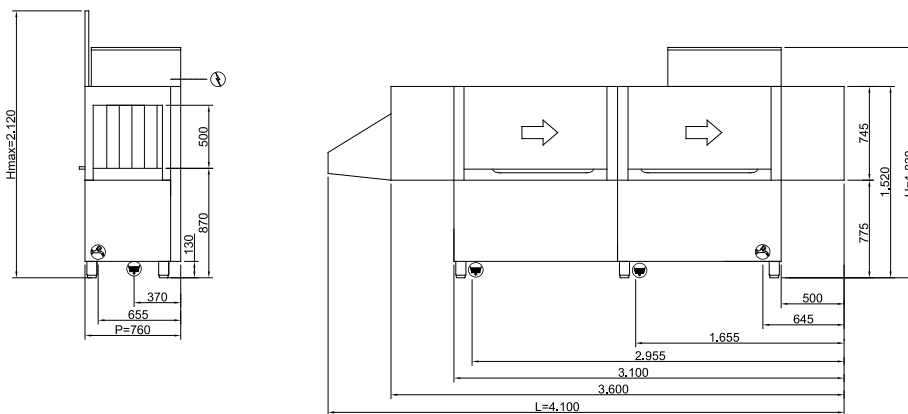

🧺 G 1 1/4 M
L=1500

BK40EESX

⚡ 400V3N+T 41,00kW
(CABLE NOT PROVIDED)

🔧 G 3/4" M
55°C
L=1500

🧺 G 1 1/4 M
L=1500

LK50EEDX

⚡ 400V3N+T 32,00kW
(CABLE NOT PROVIDED)

🔧 G 3/4" M
B: 10°C
B1: 55°C
L=1500