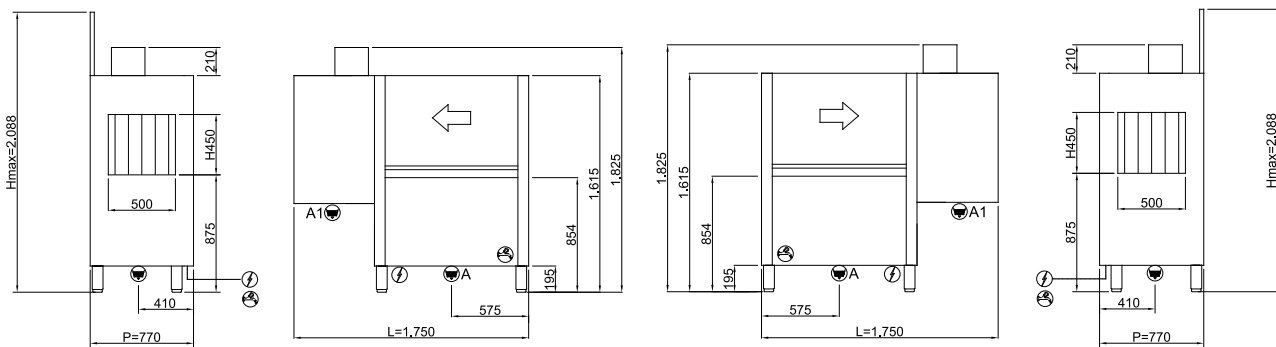

EVO111ESX

400V3N+T 24,40kW
(CABLE NOT PROVIDED)

G 3/4" M
B: 55°C
B1: 10°C
L=1500

Ø1"1/2 M
L=1500

EVO121ESX

400V3N+T 24,20kW
(CABLE NOT PROVIDED)

G 3/4" M
55°C
L=1500

A: Ø1"1/2 M
A1: Ø31 M
L=1500