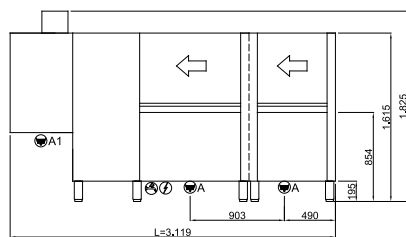

Ø1"1/2 M
L=1500

EVO411EDX

400V3N+T 26,30kW
(CABLE NOT PROVIDED)

G 3/4" M
B: 55°C
B1: 10°C
L=1500

Ø1"1/2 M
L=1500

EVO411ESX

400V3N+T 26,30kW
(CABLE NOT PROVIDED)

G 3/4" M
B: 55°C
B1: 10°C
L=1500

Ø1"1/2 M
L=1500

EVO421EDX

400V3N+T 30,10kW
(CABLE NOT PROVIDED)

G 3/4" M
55°C
L=1500

A: Ø1"1/2 M
A1: Ø31 M
L=1500

EVO421ESX

400V3N+T 30,10kW
(CABLE NOT PROVIDED)

G 3/4" M
55°C
L=1500