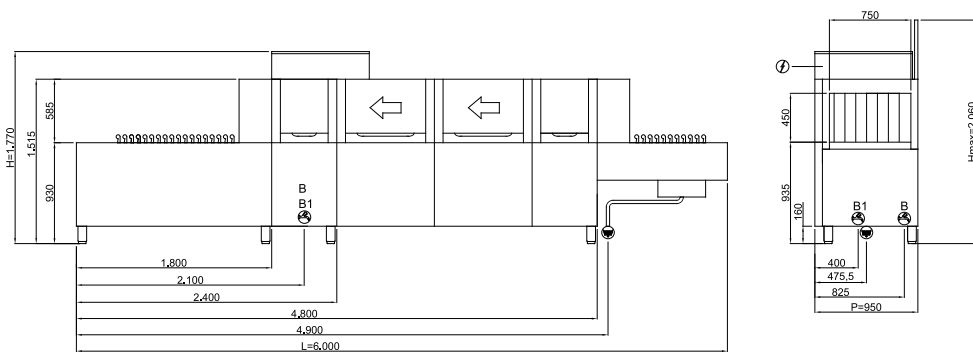

FC54EEDX

- 400V3N+T 54,93kW
  (CABLE NOT PROVIDED)
- G 3/4" M
  B: 10°C
  B1: 55°C
  L=1500
- Ø40
  L=1500