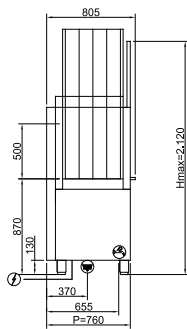

BK23TOPEDX

400V3N+T 30,00kW
(CABLE NOT PROVIDED)

G 3/4" M
55°C
L=1500

G 1"1/4 M
L=1500

BK23TOPESX

400V3N+T 30,00kW
(CABLE NOT PROVIDED)

G 3/4" M
55°C
L=1500

G 1"1/4 M
L=1500