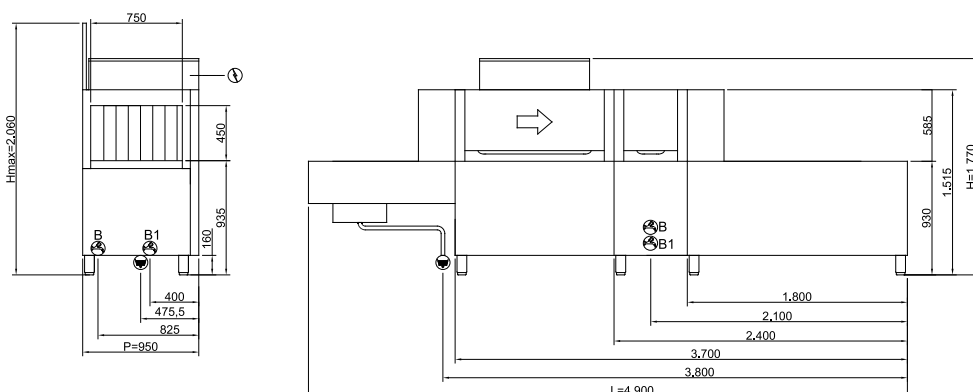

LK50EESX

⚡ 400V3N+T 32,00kW
(CABLE NOT PROVIDED)

🔧 G 3/4" M
B: 10°C
B1: 55°C
L=1500

🧺 Ø40
L=1500