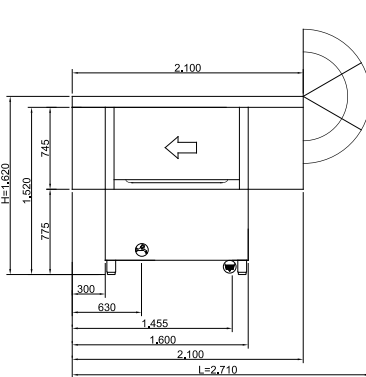

BK23TOPEDX

400V3N+T 30,00kW
(CABLE NOT PROVIDED)

G 3/4" M
55°C
L=1500

G 1"1/4 M
L=1500

BK23TOPESX

400V3N+T 30,00kW
(CABLE NOT PROVIDED)

G 3/4" M
55°C
L=1500

G 1"1/4 M
L=1500