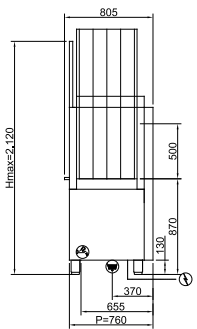

BK23TOPEDX

400V3N+T 30,00kW
(CABLE NOT PROVIDED)

G 3/4" M
55°C
L=1500

G 1"1/4 M
L=1500

BK23TOPESX

400V3N+T 30,00kW
(CABLE NOT PROVIDED)

G 3/4" M
55°C
L=1500

G 1"1/4 M
L=1500