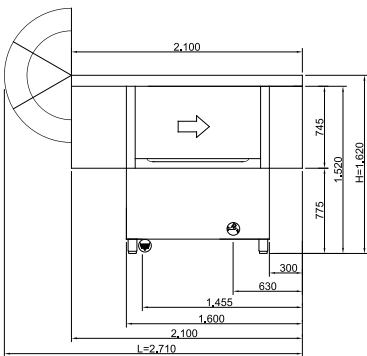

BK23TOPEDX

400V3N+T 30,00kW
(CABLE NOT PROVIDED)

G 3/4" M
55°C
L=1500

G 1"1/4 M
L=1500

BK23TOPESX

400V3N+T 30,00kW
(CABLE NOT PROVIDED)

G 3/4" M
55°C
L=1500

G 1"1/4 M
L=1500