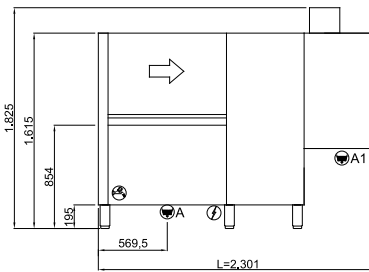

Lavastoviglie a cesto trainato

Rack conveyor dishwashers | Lave-vaisselle avec panier à traction

Тоннельные посудомоечные машины

EVO221EDX

400V3N+T 28,60kW
(CABLE NOT PROVIDED)

G 3/4" M
55°C
L=1500

A: Ø1"1/2 M
A1: Ø31 M
L=1500

EVO221ESX

400V3N+T 28,60kW
(CABLE NOT PROVIDED)

G 3/4" M
55°C
L=1500

A: Ø1"1/2 M
A1: Ø31 M
L=1500