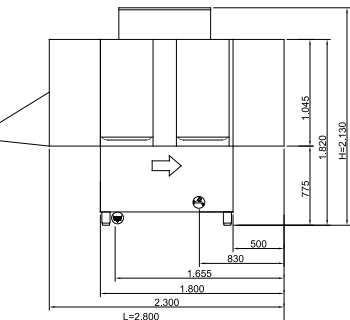

BK28EEDX

400V3N+T 33,00kW
(CABLE NOT PROVIDED)

G 3/4" M
55°C
L=1500

G 1"1/4 M
L=1500

BK28EESX

400V3N+T 33,00kW
(CABLE NOT PROVIDED)

G 3/4" M
55°C
L=1500

G 1"1/4 M
L=1500