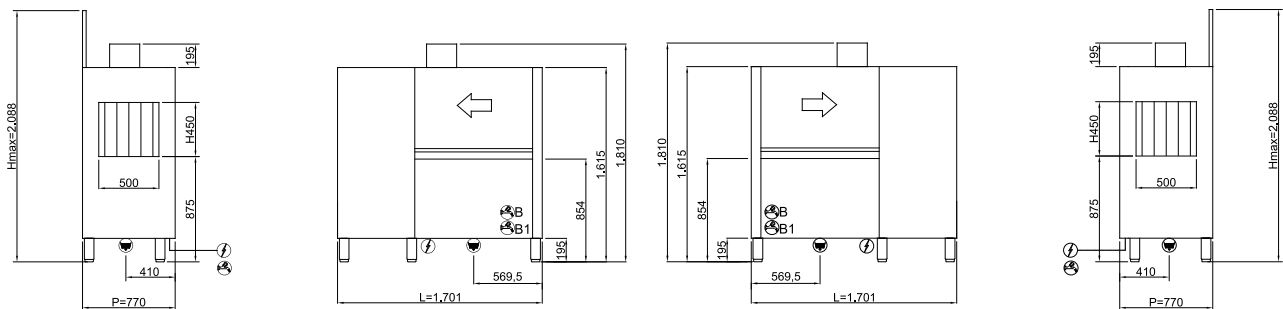

EVO201EDX

400V3N+T 22,10kW
(CABLE NOT PROVIDED)

G 3/4" M
55°C
L=1500

Ø1"1/2 M
L=1500

EVO201ESX

400V3N+T 22,10kW
(CABLE NOT PROVIDED)

G 3/4" M
55°C
L=1500

Ø1"1/2 M
L=1500