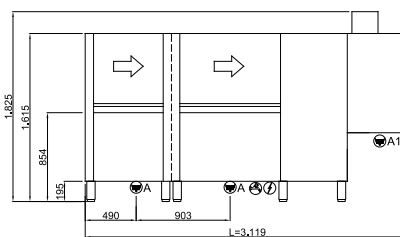

EVO421EDX

400V3N+T 30,10kW
(CABLE NOT PROVIDED)

G 3/4" M
55°C
L=1500

A: Ø1"1/2 M
A1: Ø31 M
L=1500

EVO421ESX

400V3N+T 30,10kW
(CABLE NOT PROVIDED)

G 3/4" M
55°C
L=1500

A: Ø1"1/2 M
A1: Ø31 M
L=1500