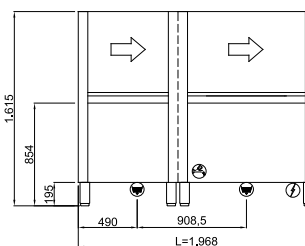

EVO231ESX

400V3N+T 31,30kW
(CABLE NOT PROVIDED)

G 3/4" M
B: 55°C
B1: 10°C
L=1500

A: Ø1"1/2 M
A1: Ø31 M
L=1500

EVO301EDX

400V3N+T 23,20kW
(CABLE NOT PROVIDED)

G 3/4" M
55°C
L=1500

Ø1"1/2 M
L=1500