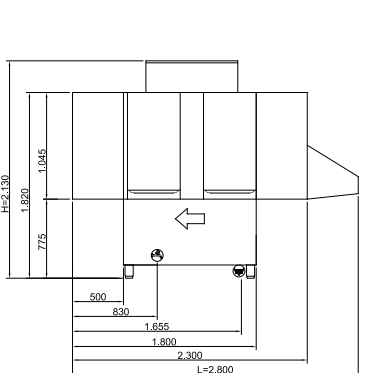

BK28EEDX

400V3N+T 33,00kW
(CABLE NOT PROVIDED)

G 3/4" M
55°C
L=1500

G 1"1/4 M
L=1500

BK28EESX

400V3N+T 33,00kW
(CABLE NOT PROVIDED)

G 3/4" M
55°C
L=1500

G 1"1/4 M
L=1500