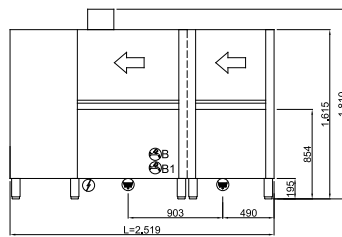

EVO411EDX

400V3N+T 26,30kW
(CABLE NOT PROVIDED)

G 3/4" M
B: 55°C
B1: 10°C
L=1500

Ø1"1/2 M
L=1500

EVO411ESX

400V3N+T 26,30kW
(CABLE NOT PROVIDED)

G 3/4" M
B: 55°C
B1: 10°C
L=1500

Ø1"1/2 M
L=1500