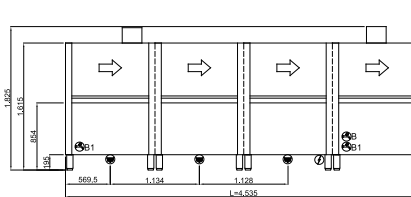

G 3/4" M
55°C
L=1500

Ø1"1/2 M
L=1500

EVO531ESX

400V3N+T 40,59kW
(CABLE NOT PROVIDED)

G 3/4" M
55°C
L=1500

Ø1"1/2 M
L=1500

EVO631EDX

400V3N+T 43,49kW
(CABLE NOT PROVIDED)