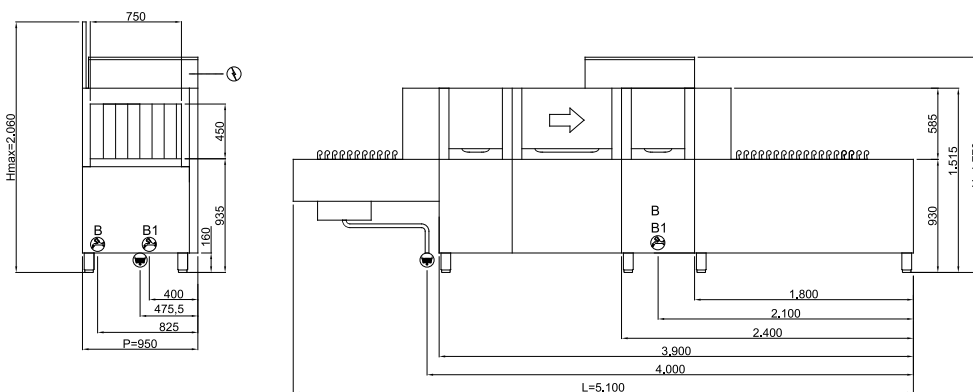

 Ø40
L=1500

FC38EEDX

 400V3N+T 31,25kW
(CABLE NOT PROVIDED)

 G 3/4" M
B: 10°C
B1: 55°C
L=1500

 Ø40
L=1500

FC38EESX

 400V3N+T 31,25kW
(CABLE NOT PROVIDED)

 G 3/4" M
B: 10°C
B1: 55°C
L=1500