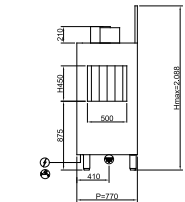

G 3/4" M
55°C
L=1500

Ø1"1/2 M
L=1500

EVO531ESX

400V3N+T 40,59kW
(CABLE NOT PROVIDED)

G 3/4" M
55°C
L=1500

Ø1"1/2 M
L=1500

EVO631EDX

400V3N+T 43,49kW
(CABLE NOT PROVIDED)