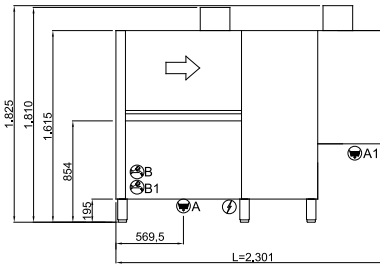

EVO221ESX

400V3N+T 28,60kW
(CABLE NOT PROVIDED)

G 3/4" M
55°C
L=1500

A: Ø1"1/2 M
A1: Ø31 M
L=1500

EVO231EDX

400V3N+T 31,30kW
(CABLE NOT PROVIDED)

G 3/4" M
B: 55°C
B1: 10°C
L=1500

A: Ø1"1/2 M
A1: Ø31 M
L=1500

EVO231ESX

400V3N+T 31,30kW
(CABLE NOT PROVIDED)

G 3/4" M
B: 55°C
B1: 10°C
L=1500

A: Ø1"1/2 M
A1: Ø31 M
L=1500

EVO301EDX

400V3N+T 23,20kW
(CABLE NOT PROVIDED)

G 3/4" M
55°C
L=1500

Ø1"1/2 M
L=1500