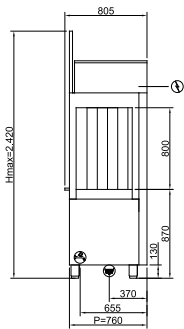

BK28EEDX

400V3N+T 33,00kW
(CABLE NOT PROVIDED)

G 3/4" M
55°C
L=1500

G 1"1/4 M
L=1500

BK28EESX

400V3N+T 33,00kW
(CABLE NOT PROVIDED)

G 3/4" M
55°C
L=1500

G 1"1/4 M
L=1500