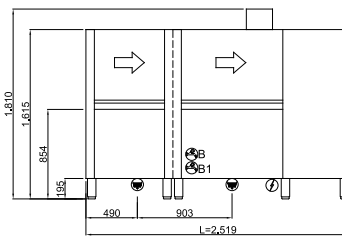

EVO411EDX

400V3N+T 26,30kW
(CABLE NOT PROVIDED)

G 3/4" M
B: 55°C
B1: 10°C
L=1500

Ø1"1/2 M
L=1500

EVO411ESX

400V3N+T 26,30kW
(CABLE NOT PROVIDED)

G 3/4" M
B: 55°C
B1: 10°C
L=1500

Ø1"1/2 M
L=1500