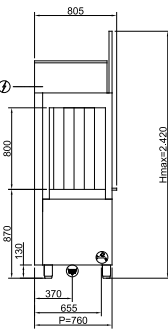

BK28EEDX

400V3N+T 33,00kW
(CABLE NOT PROVIDED)

G 3/4" M
55°C
L=1500

G 1"1/4 M
L=1500

BK28EESX

400V3N+T 33,00kW
(CABLE NOT PROVIDED)

G 3/4" M
55°C
L=1500

G 1"1/4 M
L=1500