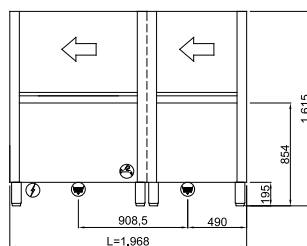

EVO231ESX

400V3N+T 31,30kW
(CABLE NOT PROVIDED)

G 3/4" M
B: 55°C
B1: 10°C
L=1500

A: Ø1"1/2 M
A1: Ø31 M
L=1500

EVO301EDX

400V3N+T 23,20kW
(CABLE NOT PROVIDED)

G 3/4" M
55°C
L=1500

Ø1"1/2 M
L=1500