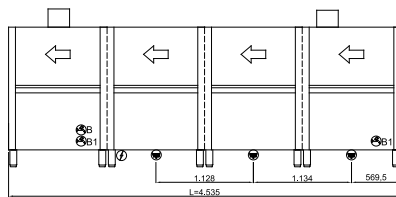

G 3/4" M
55°C
L=1500

Ø1"1/2 M
L=1500

EVO531ESX

400V3N+T 40,59kW
(CABLE NOT PROVIDED)

G 3/4" M
55°C
L=1500

Ø1"1/2 M
L=1500

EVO631EDX

400V3N+T 43,49kW
(CABLE NOT PROVIDED)