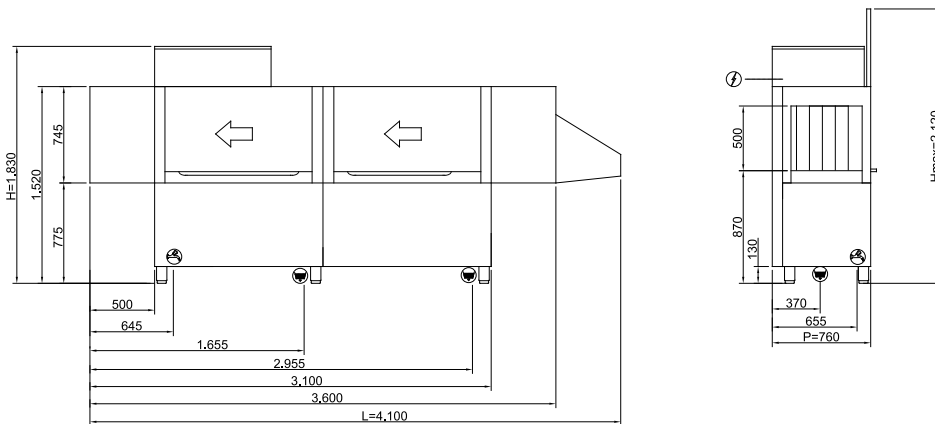

Linea lavaceste

Tunnel basket washers | Ligne lave-paniers
Тоннельные машины для мойки корзин

BK40EEDX

⚡ 400V3N+T 41,00kW
(CABLE NOT PROVIDED)

🔧 G 3/4" M
55°C
L=1500

🧺 G 1 1/4 M
L=1500