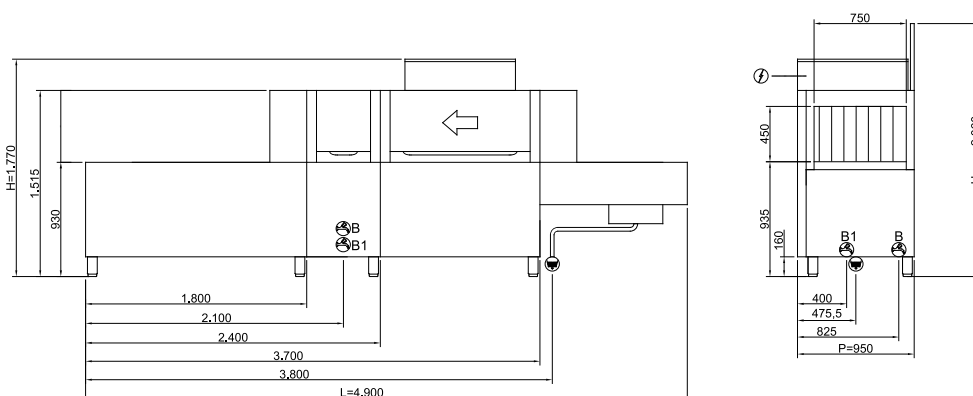

🧺 G 1 1/4 M
L=1500

BK40EESX

⚡ 400V3N+T 41,00kW
(CABLE NOT PROVIDED)

🔧 G 3/4" M
55°C
L=1500

🧺 G 1 1/4 M
L=1500

LK50EEDX

⚡ 400V3N+T 32,00kW
(CABLE NOT PROVIDED)

🔧 G 3/4" M
B: 10°C
B1: 55°C
L=1500