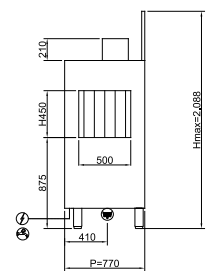

Ø1"1/2 M
L=1500

EVO411EDX

400V3N+T 26,30kW
(CABLE NOT PROVIDED)

G 3/4" M
B: 55°C
B1: 10°C
L=1500

Ø1"1/2 M
L=1500

EVO411ESX

400V3N+T 26,30kW
(CABLE NOT PROVIDED)

G 3/4" M
B: 55°C
B1: 10°C
L=1500

Ø1"1/2 M
L=1500

EVO421EDX

400V3N+T 30,10kW
(CABLE NOT PROVIDED)

G 3/4" M
55°C
L=1500

A: Ø1"1/2 M
A1: Ø31 M
L=1500

EVO421ESX

400V3N+T 30,10kW
(CABLE NOT PROVIDED)

G 3/4" M
55°C
L=1500