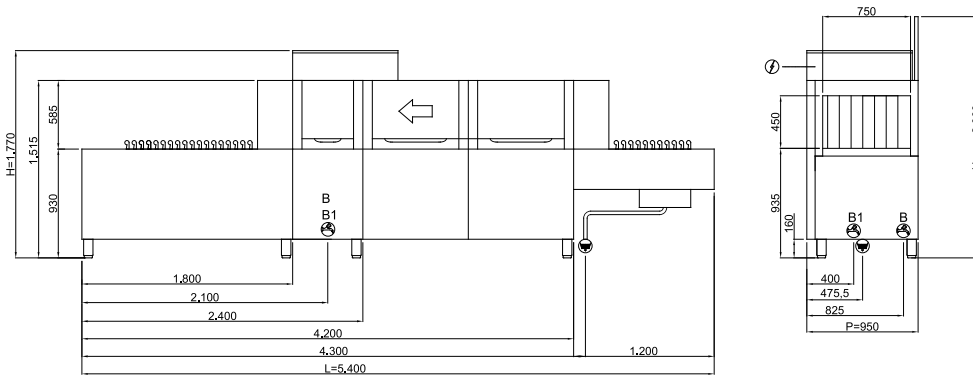

Lavastoviglie a nastro

Flight conveyor dishwashers | Lave-vaisselle à convoyeur
Конвейерные посудомоечные машины

FC42EEDX

- 400V3N+T 35,28kW
  (CABLE NOT PROVIDED)
- G 3/4" M
  B: 10°C
  B1: 55°C
  L=1500
- Ø40
  L=1500