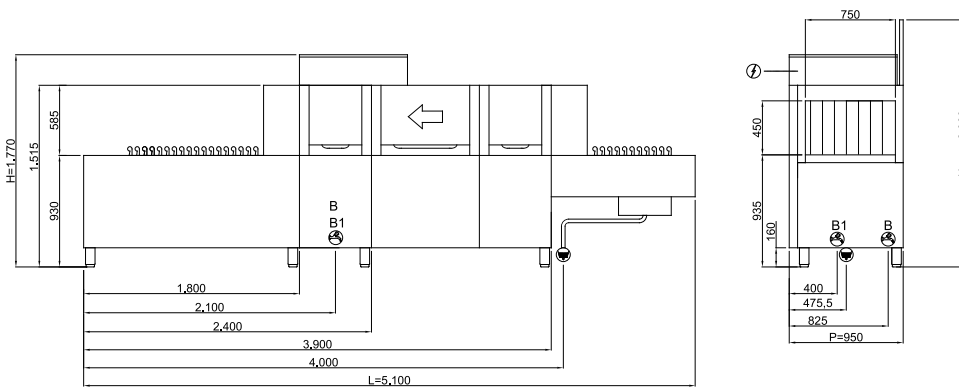

FC38EEDX

400V3N+T 31,25kW
(CABLE NOT PROVIDED)

G 3/4" M
B: 10°C
B1: 55°C
L=1500

Ø40
L=1500